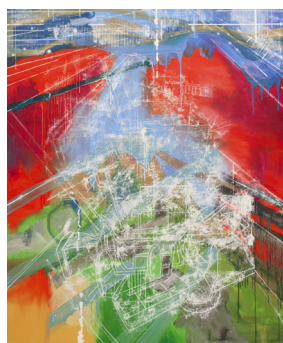

THE CLAYTON UTZ ART PARTNERSHIP

CLAYTON UTZ

Jon Cattapan

Untitled
(Three figure)
140 x 140cm
oil on Linen

\$22,000

Imagine A Raft
(Hard Rubbish No. 15)
195 x 168cm
oil on Linen

\$33,000

Psychasthenia
140 x 140cm
oil on Linen