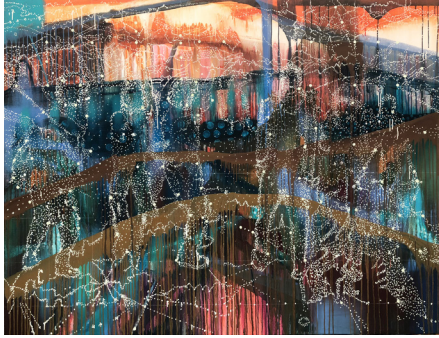

Jon Cattapan

Constellation Group

140 x 180cm
oil on Linen

$30,000