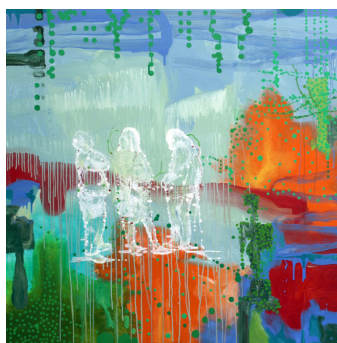

THE CLAYTON UTZ ART PARTNERSHIP

CLAYTON UTZ

Jon Cattapan

Untitled
(Three figure)
140 x 140cm
oil on Linen

\$22,000

Imagine A Raft
(Hard Rubbish No. 15)
195 x 168cm
oil on Linen

\$33,000

Psychasthenia
140 x 140cm
oil on Linen