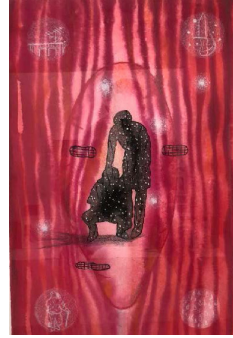

Artworks courtesy of Jon Cattapan

Jon Cattapan is appearing in this exhibition
courtesy of STATION, Melbourne

Artworks are subject to
change and availability

Jon Cattapan

Constellation Group

140 x 180cm
oil on Linen

\$30,000

Untitled 2

37 x 24cm
watercolour and ink pastel
(irregular) Frame size
50 x 39cm

\$3,800

Search II

80 x 80cm
oil on Linen

\$11,500

The will of the folk