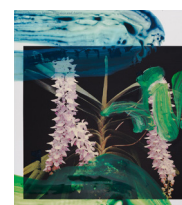

\$2,000

*A Dog's Head (Elanora
Green)*
39.5 x 29.7cm
oil on aluminium composite panel

\$2,800

Rose (Tokyo)
48 x 40cm
oil and acrylic on aluminium
composite panel (Framed)

\$2,800

Orchid (Green)
142 x 122cm
oil on latex print on canvas