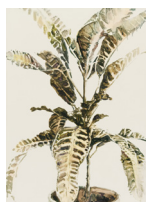

Alocasia
59 x 42cm
oil and acrylic on aluminium
composite panel

$3,000