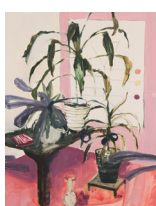

\$8,500

Chrysanthemums
40.5 x 30.5cm
oil on aluminium composite panel

\$2,200

Alocasia
59 x 42cm
oil and acrylic on aluminium
composite panel

\$3,000

Orchid (Blue)
142 x 120cm
oil on latex print on canvas

\$8,500

Interior Arrangement
40.5 x 30.5cm
oil and acrylic on aluminium
composite panel

\$2,200

Three
40 x 30.5cm
oil and acrylic on aluminium
composite panel

\$2,000

Orchid (Magenta)
142 x 116cm
oil on latex print on canvas