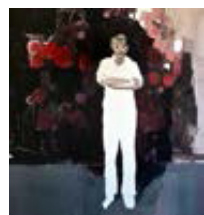

South Foyer
Garden Shadows,
79 x 65cm,
Oil on Linen

$4,400