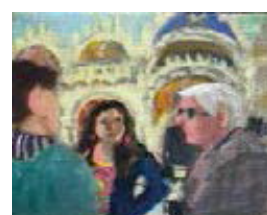

Room 15.10
Meeting in Venice,
20 x 20cm,
(framed)
Oil on Linen

$3,300