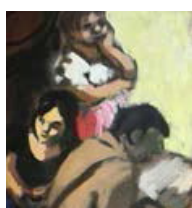

\$32,000

Room 15.01
Couple in
Darkness, Opera,
25 x 30cm,
Oil on Linen

\$3,300

Room 15.04
Yellow Jacket,
18x19cm,
(framed) gouache
on paper

\$1,980

South Corridor
Lilikoi Kaos
(Circus Oz),
210 x 166cm,
Oil on Linen