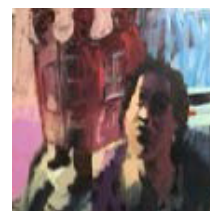

\$18,500

North Corridor
Self Portrait with
Imaginary Friend,
153 x 122cm,
Oil on Linen

\$27,000

Room 15.10
Egyptian Temple,
20 x 20cm,
(framed)
Oil on Linen

\$2,900

Level 14 Pod
Artist with Walking
Buildings,
160 x 198cm,
Oil on Linen