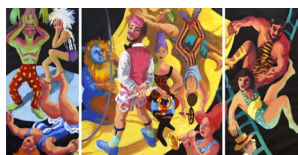

THE CLAYTON UTZ ART PARTNERSHIP

CLAYTON UTZ

Level 15 Wendy Sharpe

Reception
Circus Oz
(triptych),
160 x 312cm,
Oil on Linen

\$45,000

South Corridor
Tourists on the Canal,
122 x 136cm
Oil on Linen

\$25,000

Room 15.01
Backstage
Rinaldo, Opera,
30 x 25cm
Oil on Linen

\$3,300

Lounge
The Witches,
160 x 146cm,
Oil on Linen

\$30,000

South Corridor
Self Portrait in
Florence with Bernard
Ollis, 180 x 200cm,
Oil on Linen

\$35,000

Room 15.02
Artist with Purple Shoes
and Pixie Houses,
92 x 102cm,
Oil on Linen

\$14,000

Lounge
Self Portrait with
Ridiculous Hat,
175 x 150cm,
Oil on Linen

\$32,000

South Corridor
Models with Trident
and 70s Lamp,
136 x 122cm,
Oil on Linen

\$25,000

Room 15.03
Devil Horns,
23 x 28cm,
(framed), gouache
on paper