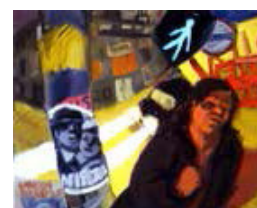

Room 15.05
London Backstreet,
100 x 125cm,
Oil on Linen

$18,500

FOR ENQUIRIES

Development & Curatorial Partner
Ph: +61414303036
Email: info@333artprojects.com

3:33
art projects

Artworks courtesy of Wendy Sharpe

Wendy Sharpe is represented by
King Street Gallery on William
kingstreetgallery.com.au

Artworks are subject to
change and availability