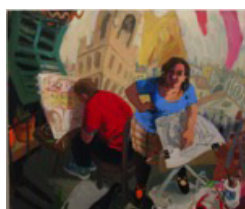

South Corridor
Models with Trident
and 70s Lamp,
136 x 122cm,
Oil on Linen

South Corridor
Self Portrait in
Florence with Bernard
Ollis, 180 x 200cm,
Oil on Linen

$35,000